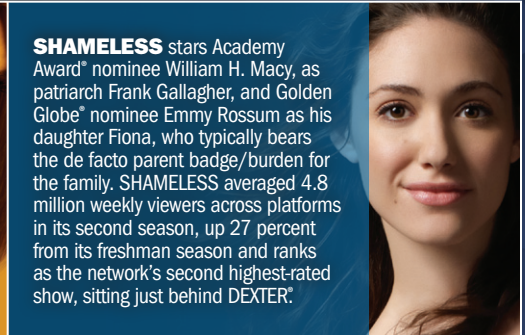

SHAMELESS stars Academy Award® nominee William H. Macy, as patriarch Frank Gallagher, and Golden Globe® nominee Emmy Rossum as his daughter Fiona, who typically bears the de facto parent badge/burden for the family. SHAMELESS averaged 4.8 million weekly viewers across platforms in its second season, up 27 percent from its freshman season and ranks as the network's second highest-rated show, sitting just behind DEXTER®.