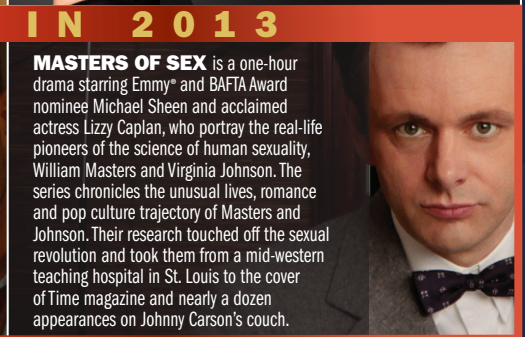

MASTERS OF SEX is a one-hour drama starring Emmy® and BAFTA Award nominee Michael Sheen and acclaimed actress Lizzy Caplan, who portray the real-life pioneers of the science of human sexuality, William Masters and Virginia Johnson. The series chronicles the unusual lives, romance and pop culture trajectory of Masters and Johnson. Their research touched off the sexual revolution and took them from a mid-western teaching hospital in St. Louis to the cover of Time magazine and nearly a dozen appearances on Johnny Carson's couch.

COMING IN 2013

Log onto SNI's consumer website (www.sho.com) or lodging website (www.sho.com/lodging) for more information.

ALSO ON SHOWTIME HD & SHOWTIME ON DEMAND