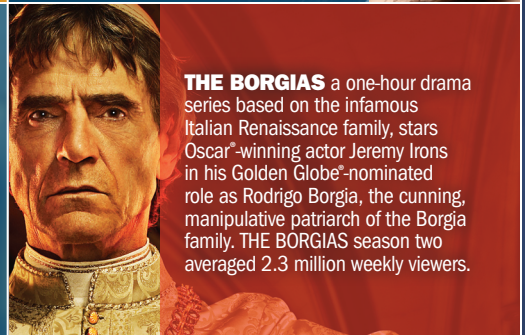

THE BORGIAS a one-hour drama series based on the infamous Italian Renaissance family, stars Oscar®-winning actor Jeremy Irons in his Golden Globe®-nominated role as Rodrigo Borgia, the cunning, manipulative patriarch of the Borgia family. THE BORGIAS season two averaged 2.3 million weekly viewers.