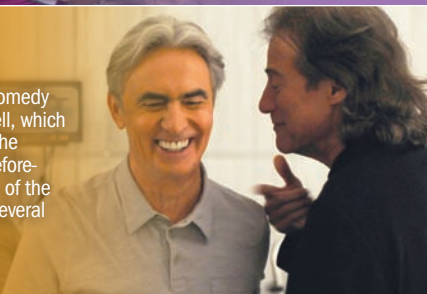

INSIDE COMEDY, is the critically-acclaimed documentary series from comedy forces David Steinberg and Steve Carell, which offers viewers a definitive look inside the career-defining moments and never-before-heard, personal anecdotes from some of the world's biggest comedians spanning several generations.